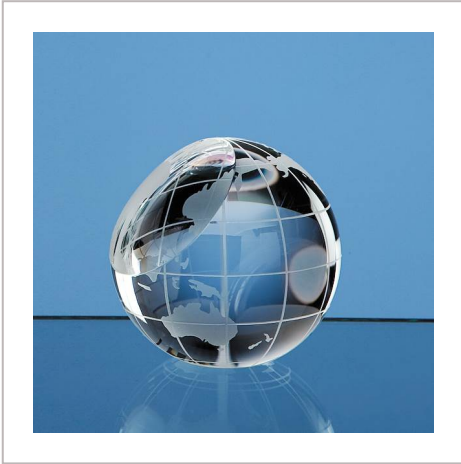

Optical Crystal Globe Paperweight

6CM OPTICAL CRYSTAL GLOBE PAPERWEIGHT

METHOD	Engraved
PRINT AREA	35mm Dia
MATERIAL	Glass
COLOURS	Clear
SIZE	H55, D60
AWARD PACKAGING	Foam Lined Boxes
WEIGHT	1.3KG
MOQ	1
CARTON QUANTITY	15
CARTON WEIGHT	20KG
CARTON DIMENSIONS	61cm x 46cm x 46cm